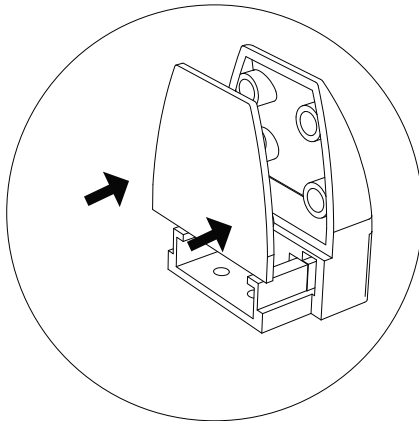

### RECOMMENDED TOOLS

Hand Drill - Measurement Tape - Allen Key Set

## INSTALLATION INSTRUCTIONS

**DESK RETURN SYSTEM**

- 1** Measure out mounting locations and screw the right half of P3-3 onto the desktop.

\*screws not included

- 2** Put the PLASTIC COVER of the P-33 onto the fixed half

- 3** Clamp the EZOBORD SCREEN with the LEFT HALF covered by the PLASTIC COVER of the P33. TIGHTEN the bolt with Allen key.

\*Allen key not included.