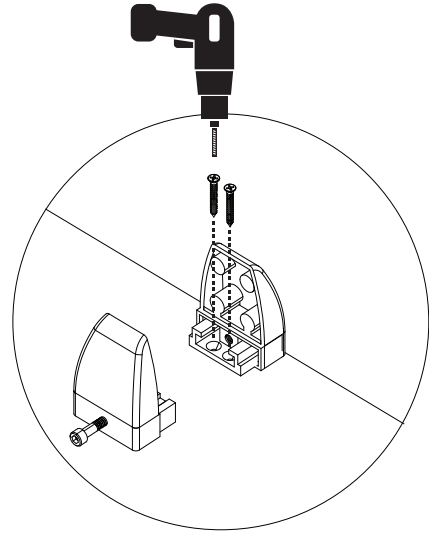

### RECOMMENDED TOOLS

Hand Drill - Measurement Tape - Allen Key Set

## INSTALLATION INSTRUCTIONS

**DESK RETURN SYSTEM**

- 1** Measure out mounting locations and screw the right half of P3-3 onto the desktop.

\*screws not included

- 2** Put the PLASTIC COVER of the P-33 onto the fixed half

- 3** Clamp the EZOBORD SCREEN with the LEFT HALF covered by the PLASTIC COVER of the P33. TIGHTEN the bolt with Allen key.

\*Allen key not included.